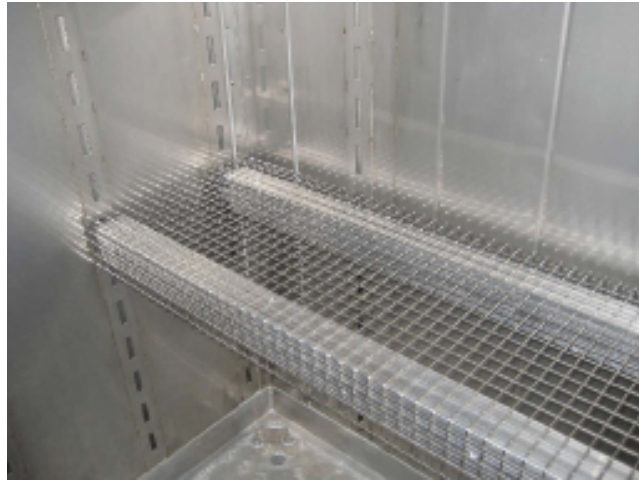

SFRS Wire Shelf

SB3428
SFRS Wire Shelf

STANDARD PRODUCT FEATURES

- Shelf designed for use with SMALL FIELD REFRIGERATION SYSTEM (SFRS)
- Lightweight construction
- High impact, strength and dimensional stability
- Can be used with SFRS Shoring & Decking Beam SB6300

SHELF DIMENSIONS	
HEIGHT	2"
WIDTH	86"
DEPTH	16"
LOAD CAPACITY	500 lbs.

This item can be used to support cargo in a SMALL FIELD REFRIGERATED SYSTEM

022713-R00

ISO 9001

CERTIFIED QUALITY
MANAGEMENT SYSTEM

NSN #: 7125-01-592-4514