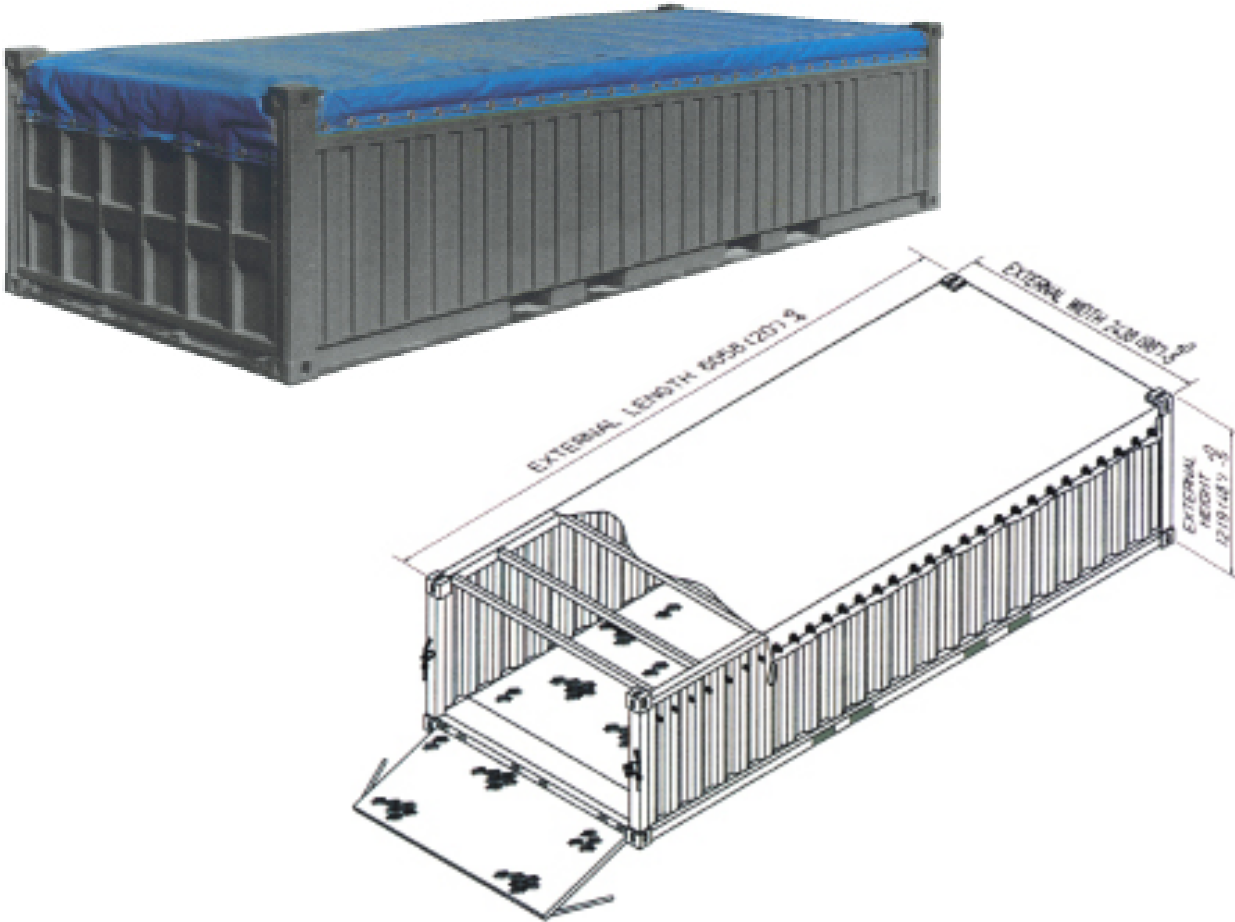

# SEA BOX®

**20' x 4' High Open Top ISO Cargo Container with Soft Lid**

**SB6130**  
20' x 4' High Open Top ISO Cargo Container with Soft Lid

### STANDARD FEATURES

- (2) sets of fork lift pockets, laden and unladen
- Heavy duty steel ramp type rear gate
- Heavy duty steel tread plate floor
- Tie down steel lashing rings, 4000 lbs. cap. each
- Open top tarp and (9) roof bows
- Tarp cable for customs seal

### OPTIONAL FEATURES

- Removable hard lid

000000-R00

**ALL NEW CONTAINERS ARE MANUFACTURED TO THE LATEST ISO STANDARDS FOR NINE (9) HIGH STACKING**

	LENGTH		HEIGHT		WIDTH		TOP OPENING	
	Exterior	Interior	Exterior	Interior	Exterior	Interior	Length	Width
Ft in	19' 10 1/2"	19' 4 3/16"	4' 0"	3' 4"	8' 0"	7' 8 1/2"	18' 10 5/8"	7' 8 1/16"
Metric	6,058	5,898	1,219	1,016	2,438	2,350	5,756	2,338
		TARE WEIGHT		PAYLOAD		GROSS WEIGHT		CUBIC CAPACITY
Lbs		4,250		48,660		52,910		497 Cu.Ft.
Kgs		1,920		22,072		24,000		14.1 Cu.M.